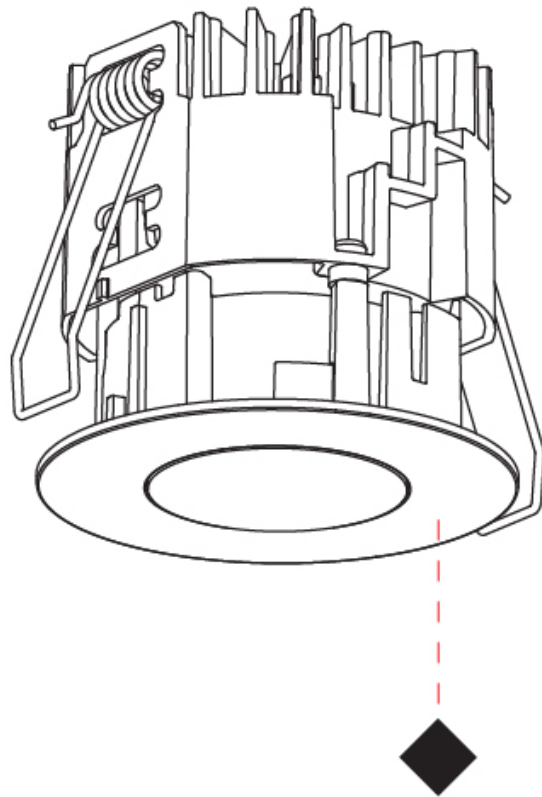

OIKO PRO ROUND FIXED RECESSED

A35870-

PROJECT

TYPE

SPECIFIER

QUANTITY

DATE

A