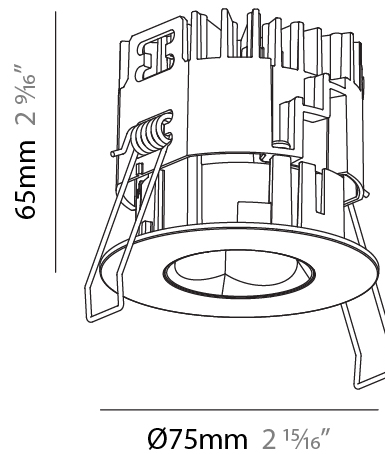

PHYSICAL

Shape: Round
Diameter (mm): 75
Diameter (in): 2 15/16
Height (mm): 65
Height (in): 2 9/16
Ceiling Thickness (mm): 1 - 25
Ceiling Thickness (in): 1/16 - 1 3/16
Min. Recessing Depth (mm): 70
Min. Recessing Depth (in): 2 3/4
Light Distribution: Direct
Diffuser: Lens Pack - Spread Lens / Linear Spread Lens / Honeycomb Louver
Fixture Finish: SSR / BKV / CWI / CRY / HAB / UFT / ITA / RUA / FTG / MYG / LOD / PUS / FRO / FUP / KIA / POP / BLS / SPG / MEY / GOH / GUM / CHC / COM / ABZ / JAG / OBR / MOS / ROR
Fixture Material: Aluminum Die Cast
Cut-out Measurements: 68mm / 2 11/16" Diameter

ELECTRICAL

Lamp Type: LED (Zhaga Standard)
Input Wattage (W): 15
Total Output Wattage (W): 13.6
Dimming: Tri-Mode (Non-Dimming and Phase Dimming (120Vac only) and 0-10V Dimming)
Driver Included: No
Driver Location: Recessed Housing
Driver Type: Constant Current - Universal
Driver Class: Class 2
Housing: See Components
Input Voltage (V): 120 - 277
Constant Current (MA): 350

LED

Color Temperature (°K): 2700 / 3000 / 3500 / 4000
Max. Delivered Lumen (lm): 1295 / 1377 / 1442 / 1455
Nominal Lumen (lm): 1566 / 1665 / 1743 / 1759
CRI: >90 CRI
Lamp Life (hrs): 50000

OPTICAL

Reflector: 34
Adjustability: Fixed

RATINGS AND CERTIFICATIONS

Certified By: Certified for North American Standards
IP rating: IP20