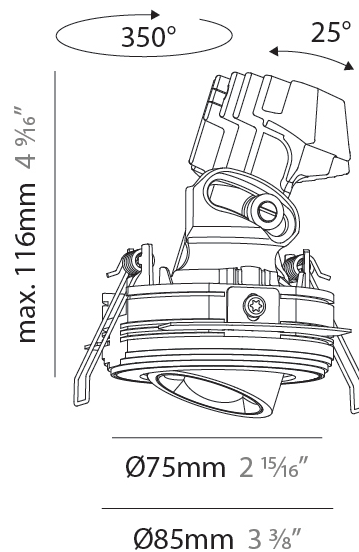

PHYSICAL

Shape: Round
Diameter (mm): 75
Diameter (in): 2 ¹⁵/₁₆
Height (mm): 116
Height (in): 4 ⁹/₁₆
Ceiling Thickness (mm): 10 / 12.5 / 15 / 25
Ceiling Thickness (in): 3/8 or 1/2 or 9/16 or 1
Min. Recessing Depth (mm): 125
Min. Recessing Depth (in): 4 ¹⁵/₁₆
Light Distribution: Direct
Diffuser: Lens Pack - Spread Lens / Linear Spread Lens / Honeycomb Louver
Fixture Finish: SSR / BKV / CWI / CRY / HAB / UFT / ITA / RUA / FTG / MYG / LOD / PUS / FRO / FUP / KIA / POP / BLS / SPG / MEY / GOH / GUM / CHC / COM / ABZ / JAG / OBR / MOS / ROR
Fixture Material: Aluminum Die Cast
Cut-out Measurements: D. 86mm / 3 3/8"

ELECTRICAL

Lamp Type: LED (Zhaga Standard)
Input Wattage (W): 16
Total Output Wattage (W): 14.6
Dimming: Tri-Mode (Non-Dimming and Phase Dimming (120Vac only) and 0-10V Dimming)
Driver Included: No
Driver Location: Recessed Housing
Driver Type: Constant Current - Universal
Driver Class: Class 2
Input Voltage (V): 120 - 277
Constant Current (MA): 350

LED

Number of LEDs: 1
Color Temperature (°K): 2700 / 3000 / 3500 / 4000
Max. Delivered Lumen (lm): 1295 / 1377 / 1442 / 1455
Nominal Lumen (lm): 1566 / 1665 / 1743 / 1759
CRI: >90 CRI
Lamp Life (hrs): 50000

OPTICAL

Reflector: 34
Adjustability: Rotational 350° / Tilt 25°

RATINGS AND CERTIFICATIONS

Certified By: Certified for North American Standards
IP rating: IP20