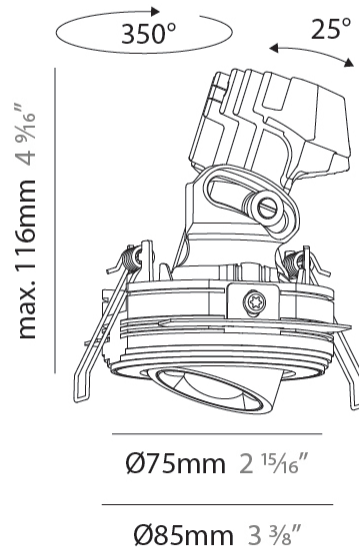

GENERAL

Series: Oiko Pro Round
Subseries: Oiko Pro Round Adjustable
Brand: Prolicht
Division: Architectural
Mounting Type: Trimless
Mounting Location: Ceiling
Subcategory: Downlight

PHYSICAL

Shape: Round
Diameter (mm): 75
Diameter (in): 2 15/16
Height (mm): 116
Height (in): 4 9/16
Ceiling Thickness (mm): 10 / 12.5 / 15 / 25
Ceiling Thickness (in): 3/8 or 1/2 or 9/16 or 1
Min. Recessing Depth (mm): 125
Min. Recessing Depth (in): 4 15/16
Light Distribution: Direct
Fixture Finish: SSR / BKV / CWI / CRY / HAB / UFT / ITA / RUA / FTG / MYG / LOD / PUS / FRO / FUP / KIA / POP / BLS / SPG / MEY / GOH / GUM / CHC / COM / ABZ / JAG / OBR / MOS / ROR
Fixture Material: Aluminum Die Cast
Cut-out Measurements: D. 86mm / 3 3/8"

ELECTRICAL

Lamp Type: LED (Zhaga Standard)
Input Wattage (W): 16
Total Output Wattage (W): 14.6
Dimming: Tri-Mode (Non-Dimming and Phase Dimming (120Vac only) and 0-10V Dimming)
Driver Included: No
Driver Location: Recessed Housing
Driver Type: Constant Current - Universal
Driver Class: Class 2
Input Voltage (V): 120 - 277
Constant Current (MA): 350

LED

Number of LEDs: 1
Color Temperature (°K): 2700 / 3000 / 3500 / 4000
Max. Delivered Lumen (lm): 1067 / 1150 / 1217 / 1220
Nominal Lumen (lm): 1393 / 1501 / 1589 / 1592
CRI: >90 CRI
Lamp Life (hrs): 50000

OPTICAL

Reflector°: 14
Adjustability: Rotational 350° / Tilt 25°

RATINGS AND CERTIFICATIONS

Certified By: Certified for North American Standards
IP rating: IP20