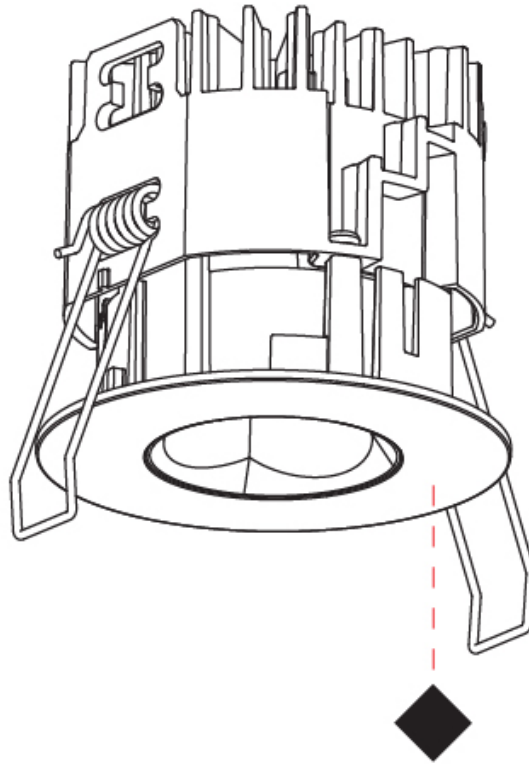

OIKO PRO ROUND FIXED RECESSED

A35866-

PROJECT

TYPE

SPECIFIER

QUANTITY

DATE