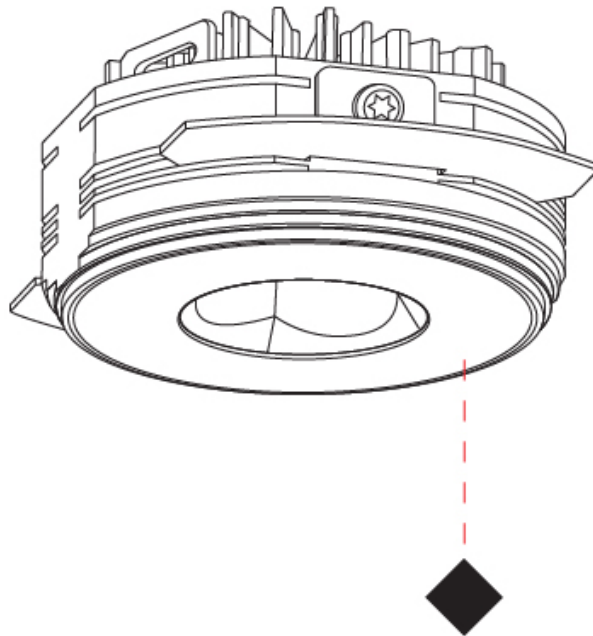

OIKO PRO ROUND FIXED TRIMLESS

A35880-

PROJECT _____

TYPE _____

SPECIFIER _____

QUANTITY _____

DATE _____